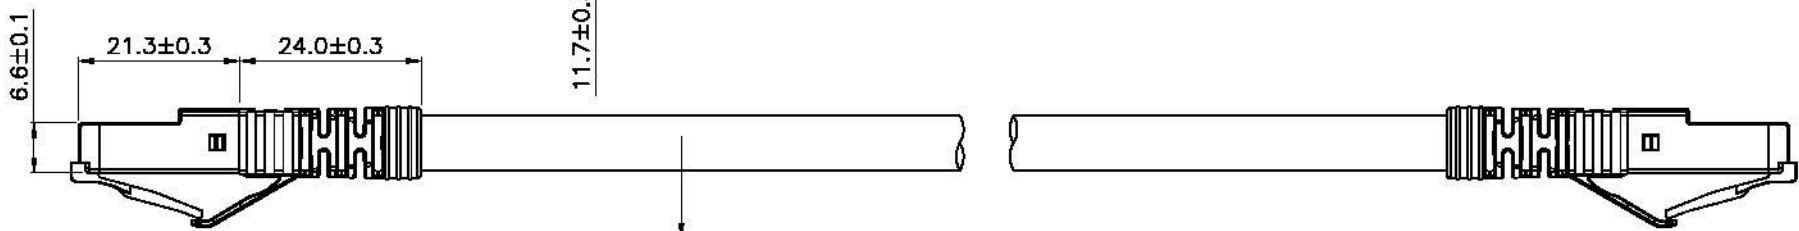

Datenblatt - Fiche technique - Data sheet

**21.15.0873**

ROLINE S/FTP-(PiMF-)Patchkabel Kat.6a, Massivdraht, grau, 70,0 m

Cordon ROLINE Cat.6a S/FTP (PiMF) solide, gris, 70,0 m

ROLINE S/FTP Patch Cord Cat.6a, solid, grey, 70.0 m

1 2 3 4 5 6

length (see below table list)

Print: roline S/FTP INSTALL CABLE 23AWG 4PR ANSI/TIA 568C.2 CAT.6A XXXXXX-X XXXXM

**Specification :**

**Material :**

1. RJ45 Plug : for 23AWG Solid wire.
  - 1-1. Housing : Polycarbonate, UL 94V-2, Blue color.
  - 1-2. Contact finished : Min. 50 micro-inch Gold plating over min. 50 micro-inch Nickel plating on surface contact area.
  - 1-3. Contact material : Phosphor Bronze.
  - 1-4. Shield : Zinc Alloy with Nickel plated.
2. SR : PC 2250 UL 94V-2.
3. Cable :
  - 3-1. Jacket : PVC.
  - 3-2. Conductor : 23 AWG Solid copper.
  - 3-3. Isolation : Foam PE.
  - 3-4. Shield : Aluminum Foil.
  - 3-5. Cable structure : S/FTP, 4 twisted pair.

21.15.0870	20m	grey
21.15.0871	30m	grey
21.15.0872	50m	grey
21.15.0873	70m	grey
21.15.0875	90m	grey

**Remark :**

- (1) Jacket Color  
Gray(RAL7035)
- (2) Wiring  
T568B
- (3) Length (as shown on the table list)
- (4) Length Unit : meter