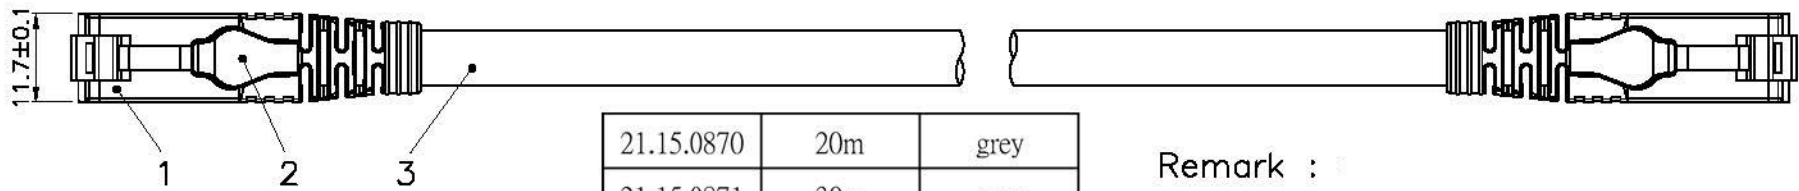

Datenblatt - Fiche technique - Data sheet

**21.15.0873**

ROLINE S/FTP-(PiMF-)Patchkabel Kat.6a, Massivdraht, grau, 70,0 m

Cordon ROLINE Cat.6a S/FTP (PiMF) solide, gris, 70,0 m

ROLINE S/FTP Patch Cord Cat.6a, solid, grey, 70.0 m

1 2 3 4 5 6

length (see below table list)

Print: roline S/FTP INSTALL CABLE 23AWG 4PR ANSI/TIA 568C.2 CAT.6A XXXXXX-X XXXXM

**Specification :**

**Material :**

1. RJ45 Plug : for 23AWG Solid wire.
  - 1-1. Housing : Polycarbonate, UL 94V-2, Blue color.
  - 1-2. Contact finished : Min. 50 micro-inch Gold plating over min. 50 micro-inch Nickel plating on surface contact area.
  - 1-3. Contact material : Phosphor Bronze.
  - 1-4. Shield : Zinc Alloy with Nickel plated.
2. SR : PC 2250 UL 94V-2.
3. Cable :
  - 3-1. Jacket : PVC.
  - 3-2. Conductor : 23 AWG Solid copper.
  - 3-3. Isolation : Foam PE.
  - 3-4. Shield : Aluminum Foil.
  - 3-5. Cable structure : S/FTP, 4 twisted pair.

21.15.0870	20m	grey
21.15.0871	30m	grey
21.15.0872	50m	grey
21.15.0873	70m	grey
21.15.0875	90m	grey

**Remark :**

- (1) Jacket Color  
Gray(RAL7035)
- (2) Wiring  
T568B
- (3) Length (as shown on the table list)
- (4) Length Unit : meter