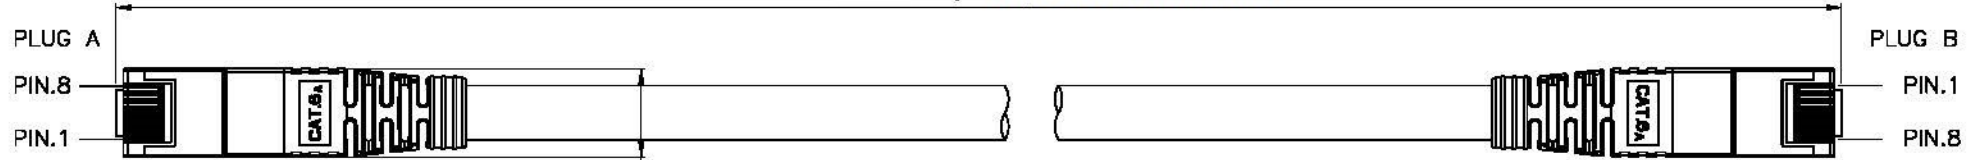

Datenblatt - Fiche technique - Data sheet

**21.15.0873**

ROLINE S/FTP-(PiMF-)Patchkabel Kat.6a, Massivdraht, grau, 70,0 m

Cordon ROLINE Cat.6a S/FTP (PiMF) solide, gris, 70,0 m

ROLINE S/FTP Patch Cord Cat.6a, solid, grey, 70.0 m

1 2 3 4 5 6

length (see below table list)

Print: roline S/FTP INSTALL CABLE 23AWG 4PR ANSI/TIA 568C.2 CAT.6A XXXXXX-X XXXXM

**Specification :**

**Material :**

1. RJ45 Plug : for 23AWG Solid wire.
  - 1-1. Housing : Polycarbonate, UL 94V-2, Blue color.
  - 1-2. Contact finished : Min. 50 micro-inch Gold plating over min. 50 micro-inch Nickel plating on surface contact area.
  - 1-3. Contact material : Phosphor Bronze.
  - 1-4. Shield : Zinc Alloy with Nickel plated.
2. SR : PC 2250 UL 94V-2.
3. Cable :
  - 3-1. Jacket : PVC.
  - 3-2. Conductor : 23 AWG Solid copper.
  - 3-3. Isolation : Foam PE.
  - 3-4. Shield : Aluminum Foil.
  - 3-5. Cable structure : S/FTP, 4 twisted pair.

21.15.0870	20m	grey
21.15.0871	30m	grey
21.15.0872	50m	grey
21.15.0873	70m	grey
21.15.0875	90m	grey

**Remark :**

- (1) Jacket Color  
Gray(RAL7035)
- (2) Wiring  
T568B
- (3) Length (as shown on the table list)
- (4) Length Unit : meter

*#: Matching DIM.	DRAWING	08.AUG.2013		
**#: Important DIM.	CHECK	08.AUG.2013		
Others General DIM.	APPROVAL	08.AUG.2013		
GENERAL TOLERANCE OF DIMENSIONS	ITEM NO.	21.15.0870, 21.15.0871, 21.15.0872, 21.15.0873, 21.15.0875		
X.XXX ±0.005	SCALE	1/1 (A4)	DESC.	ROLINE Cat. 6a S/FTP Patch Cord, solid, grey
X.XX ±0.05		UNIT	mm	
X.X ±0.1		DRAWING CLASSIFICATION	S	SHEET 1 OF 1